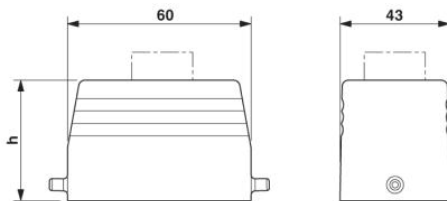

Housing type	Sleeve housings
Locking type	for single locking latch
Cable exit	Straight
Type of the screw connection	1x M20
Degree of protection	IP65
Ambient temperature (operation)	-40 °C ... 125 °C
Housing material	Aluminum, die-cast
Housing surface material	Powder-coated, gray

Certificates / Approvals

Certification

GOST

Diagrams/Drawings

Dimensioned drawing